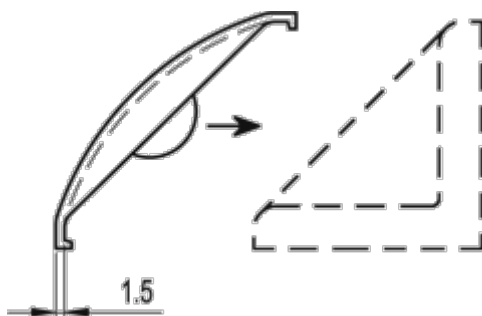

Article number: 2310156103

Description: Cover for connection angle 156103
CO.SQT.40-25

Measures

Note = For SQT.40-25